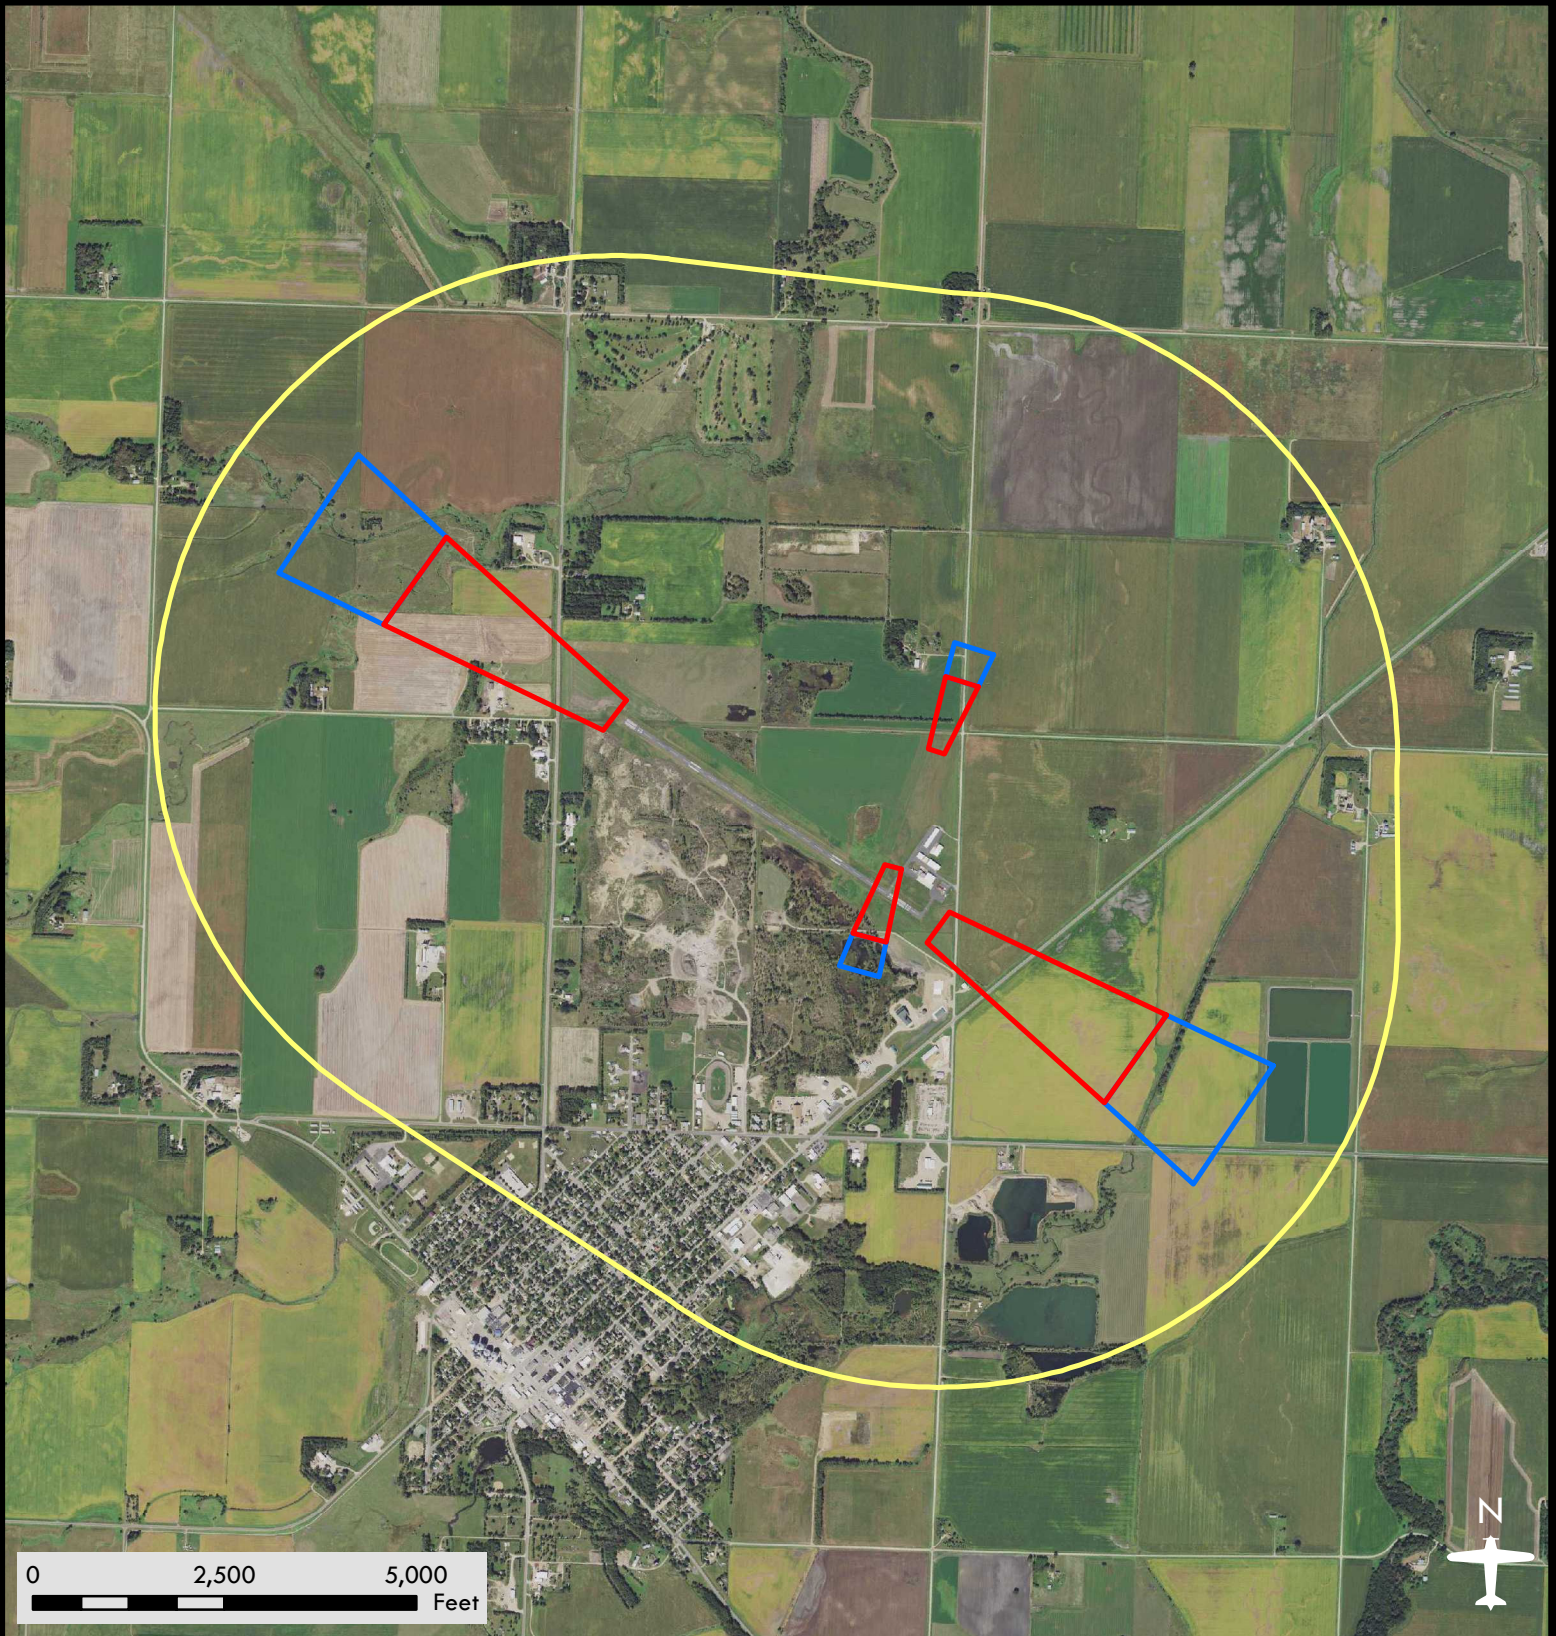

Canby Municipal Airport - Myers Field

Airport Safety Zones

Date: 08/08/2018

Legend

-  Zone A
-  Zone B
-  Zone C

DISCLAIMER: This is not an official zoning map. To view the official map and ordinance for this airport, please visit the Airport Zoning Information Warehouse at <https://www.dot.state.mn.us/aero/planning/zoning-warehouse.html>. The State of Minnesota makes no representations or warranties expressed or implied, with respect to the reuse of the data provided herewith regardless of its format or the means of its transmission. There is no guarantee or representation to the user as to the accuracy, currency, suitability, or reliability of this data for any purpose. The user accepts the data "as is." The State of Minnesota assumes no responsibility for loss or damage incurred as a result of any user's reliance on this data. All maps and other material provided herein are protected by copyright. Permission is granted to copy and use the materials herein.